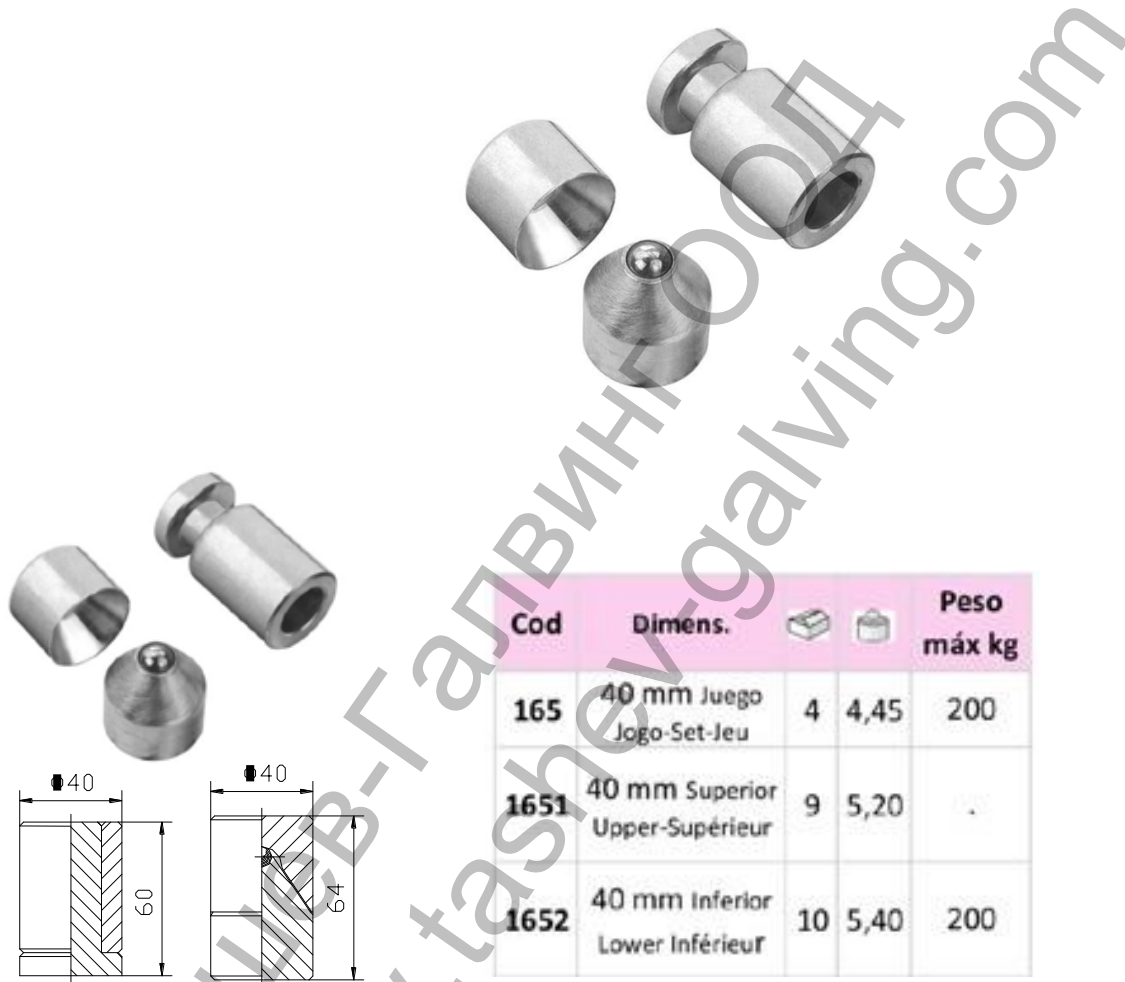

Панта Estebro® за заваряване за летящи врати долна с рамо, със сачма ф 40x64 мм, 1652

Family: Swing gates **Material:** 11SMn30 steel **Finish:** Zinc-plated

Maximum weight supported*: 200 kg

Description: It is composed of two parts (Upper and Lower) which allow the opening and closing of the door. The upper part is welded to the piece installed on the frame and to the upper part of the door. The lower part is welded to the piece installed on the floor and to the lower part of the door.

***In perfect conditions of installation, usage and maintenance.**

Продукт: [Панта Estebro® за заваряване за летящи врати долна с рамо, със сачма ф 40x64 мм, 1652](#)

Категория: [Панти за заваряване](#)